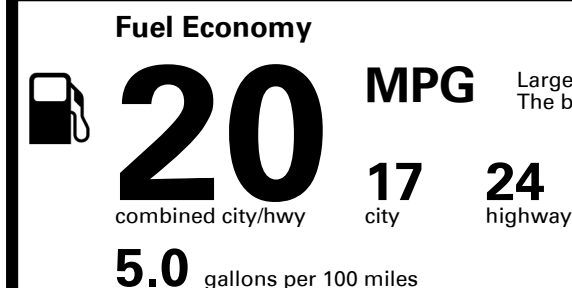

EMISSIONS:
 This vehicle is certified to meet emission requirements in all 50 states

TOTAL PRICE: \$72,845.00

52 A 341HDON

EPA DOT Fuel Economy and Environment

Gasoline Vehicle

Large Cars range from 14 to 103 MPG. The best vehicle rates 136 MPG.

You spend \$4,250 more in fuel costs over 5 years compared to the average new vehicle.

Annual fuel cost \$2,250

Fuel Economy & Greenhouse Gas Rating (tailpipe only)

Smog Rating (tailpipe only)

This vehicle emits 448 grams CO₂ per mile. The best emits 0 grams per mile (tailpipe only). Producing and distributing fuel also create emissions; learn more at fueleconomy.gov.