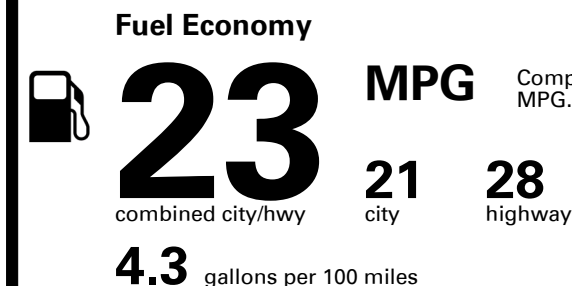

Full Tank of Gas

Manufacturer's Suggested Retail Price: $36,900.00

ADDED FEATURES:

*Elite Package: $5,000.00

- Full LED Headlights
- Integrated Navigation System
- Parking Distance Warning
- Power Folding Auto-Dimming Outside Mirrors
- Wide Sunroof / Rain-Sensing Wipers
- Integrated Memory System
- Power Tilt-and-Telescopic Steering Wheel
- Heated and Ventilated Front Seats
- Lexicon® 15-Speaker Surround Sound Audio System
- Leather Seating Surfaces & Aluminum Interior Trim

*Prestige Package: $3,000.00

- Heads-Up Display / Surround View Monitor
- Low Beam Assist / Wireless Charging Pad
- Nappa Leather Seating Surfaces with Luxury Quilting
- Power Driver Seat Cushion Extension
- Front Passenger Seat 4-Way Power Lumbar
- Heated Rear Seats
- Microfiber Suede Headliner

Accessories

- *First Aid Kit $45.00
- *Mud Guards $70.00
- *Wheel Locks $75.00

Inland Freight & Handling : $995.00

TOTAL PRICE: $46,085.00

80 A 029HMANON

SOLD TO: VA702
GENESIS OF SPRINGFIELD
7615 LOISDALE ROAD
SPRINGFIELD VA 22150

SHIPPED TO: VA702

VIN: KMTG44LA4KU031067	ENGINE: G4KLJA197546	EXTERIOR COLOR: CASABLANCA WHITE	INTERIOR/SEAT COLOR: BLACK/BLACK
MODEL: R0412A45	PORT OF ENTRY: BR	TRANSPORT: TRUCK	ACCESSORY WEIGHT: 17 lbs./ 8 kgs.

EMISSIONS:
This vehicle is certified to meet emission requirements in all 50 states

EPA DOT Fuel Economy and Environment

Gasoline Vehicle

Compact Cars range from 14 to 119 MPG. The best vehicle rates 136 MPGe.

You spend $2,750
more in fuel costs over 5 years
compared to the average new vehicle.

Annual fuel cost $1,950

Fuel Economy & Greenhouse Gas Rating (tailpipe only)