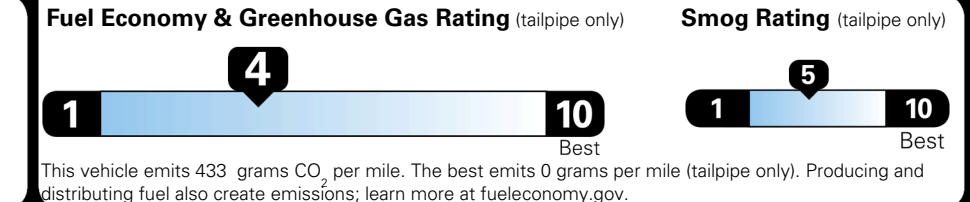

Inland Freight & Handling : \$1,495.00

TOTAL PRICE: \$67,160.00

EPA DOT Fuel Economy and Environment

Gasoline Vehicle

Fuel Economy

21 MPG
combined city/hwy

18 MPG
city

25 MPG
highway

4.8 gallons per 100 miles

Small SUVs range from 14 to 125 MPG. The best vehicle rates 146 MPGe.

You spend \$6,250
more in fuel costs over 5 years
compared to the average new vehicle.

Annual fuel cost \$2,950