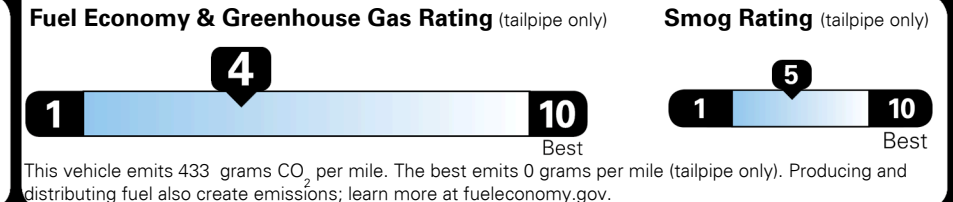

TOTAL PRICE: \$67,160.00

EPA DOT Fuel Economy and Environment

Gasoline Vehicle

Fuel Economy

21 MPG
 combined city/hwy

18 MPG
 city

25 MPG
 highway

4.8 gallons per 100 miles

Small SUVs range from 14 to 125 MPG. The best vehicle rates 146 MPGe.

You spend \$6,250
 more in fuel costs over 5 years compared to the average new vehicle.

Annual fuel cost \$2,950

Actual results will vary for many reasons, including driving conditions and how you drive and maintain your vehicle. The average new vehicle gets 29 MPG and costs \$8,500 to fuel over 5 years. Cost estimates are based on 15,000 miles per year at \$ 4.15 per gallon. MPGe is miles per gasoline gallon equivalent. Vehicle emissions are a significant cause of climate change and smog.