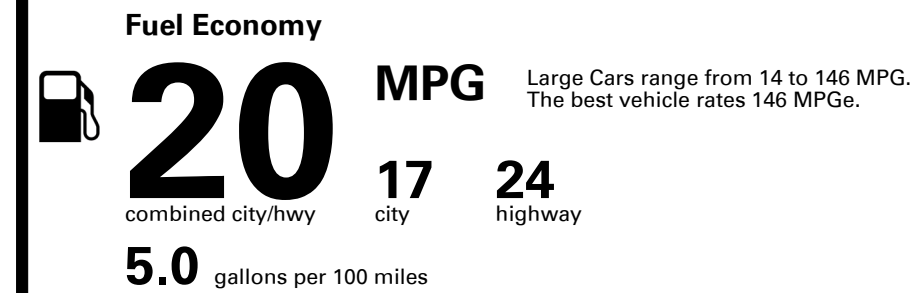

Inland Freight & Handling : \$1,495.00

TOTAL PRICE: \$105,440.00

64 A 0876QTONGA

EPA DOT Fuel Economy and Environment

Gasoline Vehicle

You spend \$7,000
 more in fuel costs over 5 years compared to the average new vehicle.

Annual fuel cost \$3,100

Fuel Economy & Greenhouse Gas Rating (tailpipe only)

Smog Rating (tailpipe only)

Actual results will vary for many reasons, including driving conditions and how you drive and maintain your vehicle. The average new vehicle gets 29 MPG and costs \$8,500 to fuel over 5 years. Cost estimates are based on 15,000 miles per year at \$ 4.15 per gallon. MPG is miles per gasoline gallon equivalent. Vehicle emissions are a significant cause of climate change and smog.