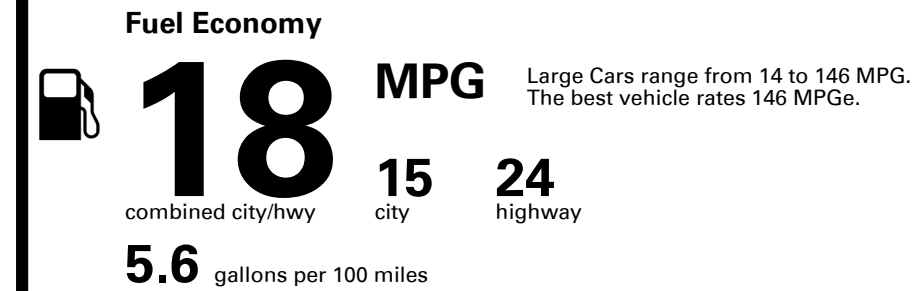

Inland Freight & Handling : \$1,495.00

TOTAL PRICE: \$82,010.00

EPA DOT Fuel Economy and Environment

Gasoline Vehicle

You spend \$8,750
more in fuel costs over 5 years
compared to the average new vehicle.

Annual fuel cost \$3,450

Fuel Economy & Greenhouse Gas Rating (tailpipe only)

Smog Rating (tailpipe only)

This vehicle emits 485 grams CO₂ per mile. The best emits 0 grams per mile (tailpipe only). Producing and distributing fuel also create emissions; learn more at fueleconomy.gov.