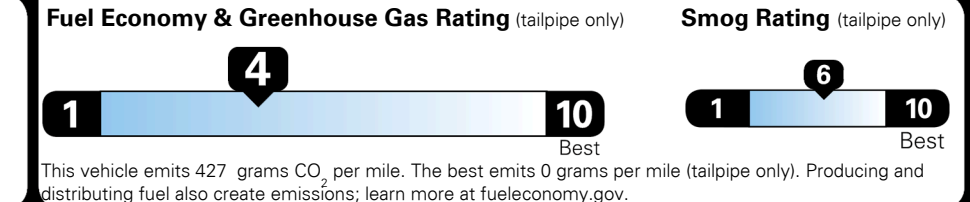

Inland Freight & Handling : \$1,495.00

TOTAL PRICE: \$75,645.00

EPA DOT Fuel Economy and Environment

Gasoline Vehicle

Fuel Economy

21 MPG
 combined city/hwy

19 MPG
 city

24 MPG
 highway

4.8 gallons per 100 miles

Standard SUVs range from 12 to 115 MPG. The best vehicle rates 146 MPGe.

You spend \$6,250
 more in fuel costs over 5 years compared to the average new vehicle.

Annual fuel cost \$2,950