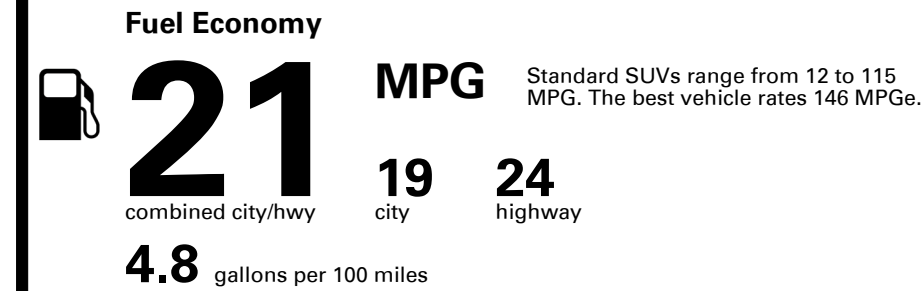

TOTAL PRICE: \$76,590.00

85 A 1096QTOREA

Inland Freight & Handling : \$1,495.00

EPA DOT Fuel Economy and Environment

Gasoline Vehicle

You spend \$6,250
 more in fuel costs over 5 years compared to the average new vehicle.