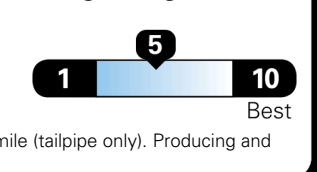

Actual results will vary for many reasons, including driving conditions and how you drive and maintain your vehicle. The average new vehicle gets 29 MPG and costs $8,500 to fuel over 5 years. Cost estimates are based on 15,000 miles per year at $ 4.15 per gallon. MPGe is miles per gasoline gallon equivalent. Vehicle emissions are a significant cause of climate change and smog.

fueleconomy.gov

Calculate personalized estimates and compare vehicles