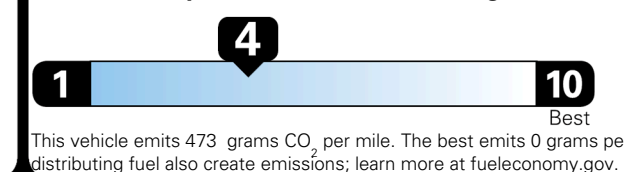

## EPA DOT Fuel Economy and Environment

Gasoline Vehicle

**Fuel Economy**

**19** MPG  
combined city/hwy

**16** MPG  
city

**22** MPG  
highway

**5.3** gallons per 100 miles

Standard SUVs range from 12 to 115 MPG. The best vehicle rates 146 MPGe.

**You spend \$8,000**  
more in fuel costs over 5 years compared to the average new vehicle.

**Annual fuel cost \$3,300**

**Fuel Economy & Greenhouse Gas Rating** (tailpipe only)

**Smog Rating** (tailpipe only)